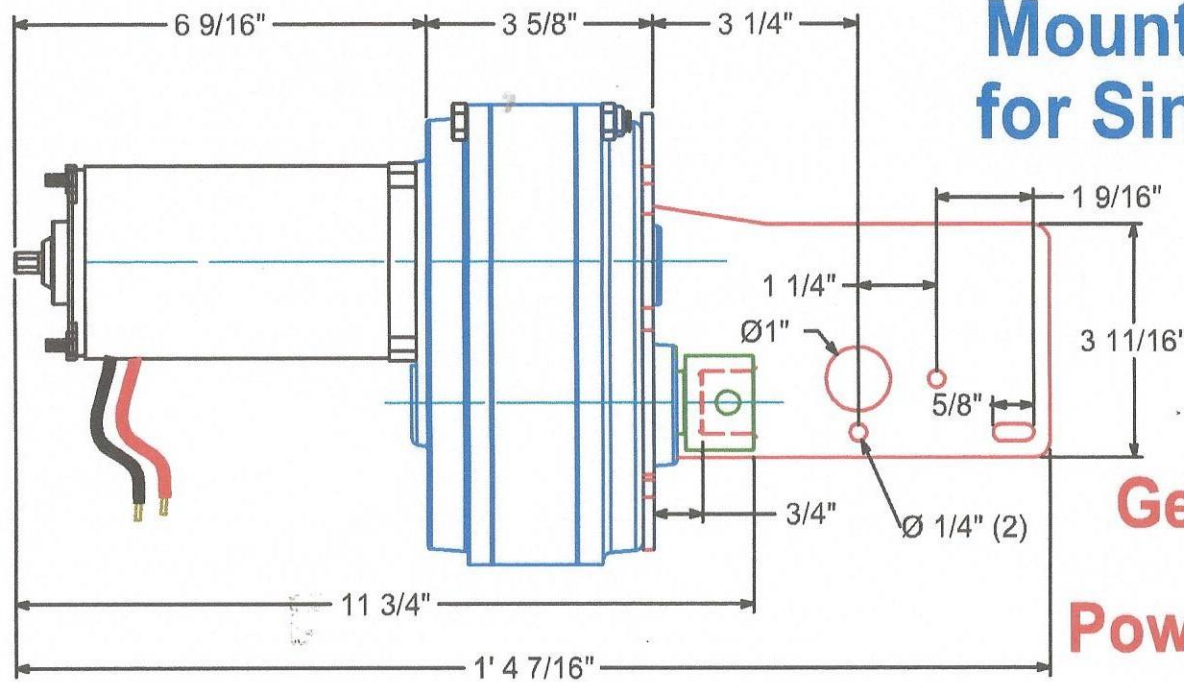

Mounting Dimensions for Single Speed Jack.

Gear Ratio: 88 to 1

Power Supply 12 VDC

**U.S. Lift Systems
877-660-7555**