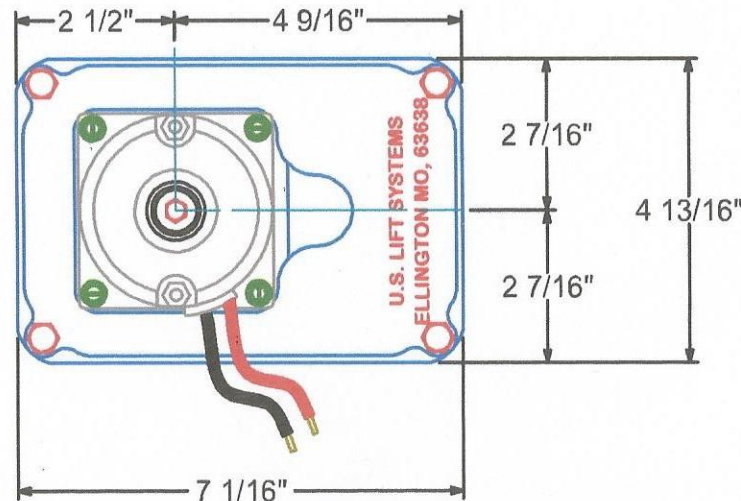

Mounting Dimensions for Single Speed Jack.

Gear Ratio: 88 to 1

Power Supply 12 VDC

**U.S. Lift Systems
877-660-7555**