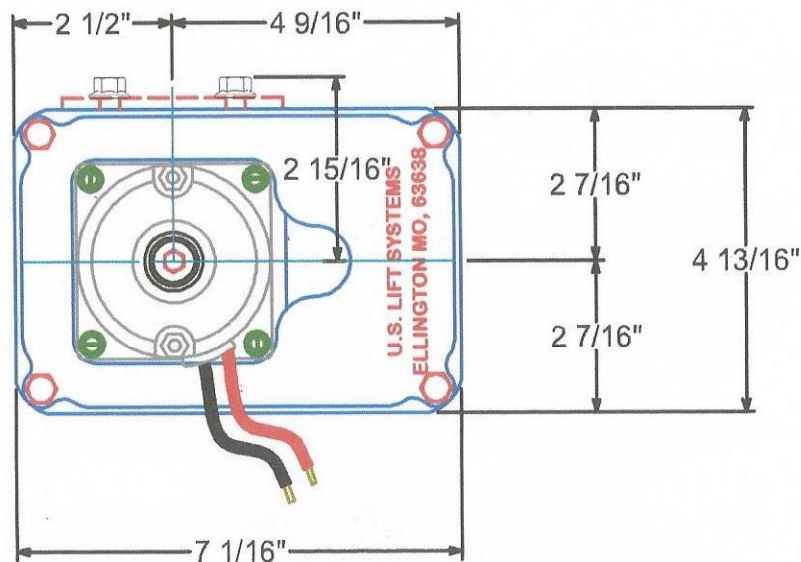

## Mounting Dimensions for 2 - Speed Jack.

**Gear Ratio: 25 to 1**

**Power Supply 12 VDC**

**U.S. Lift Systems**  
**877-660-7555**